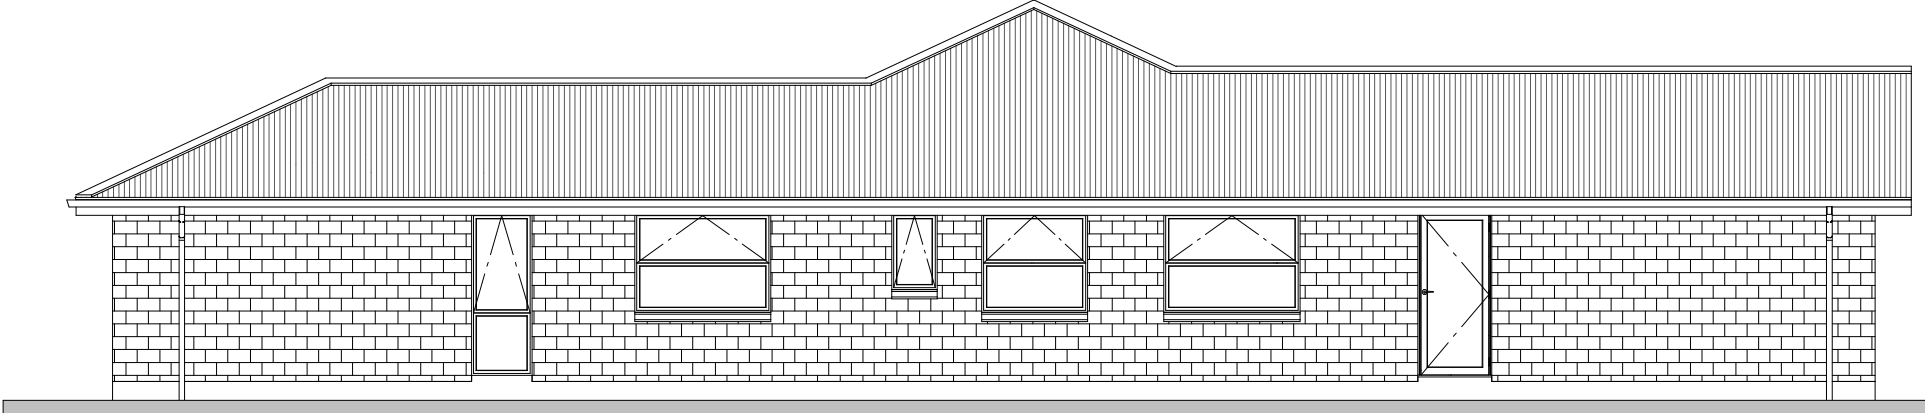

West Elevation