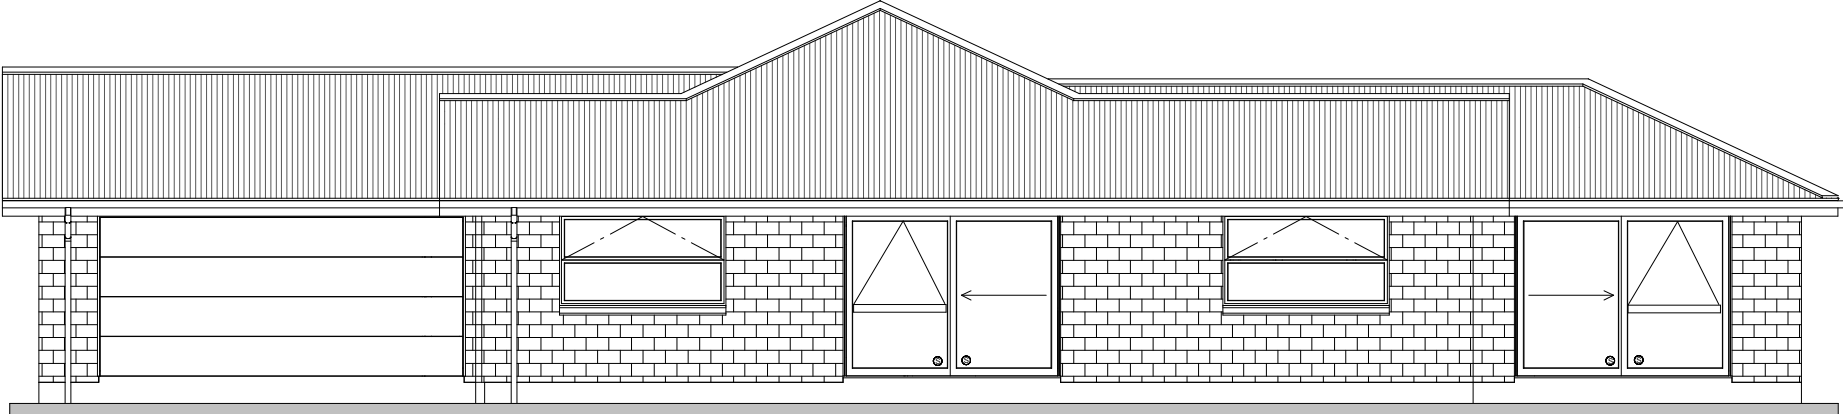

East Elevation