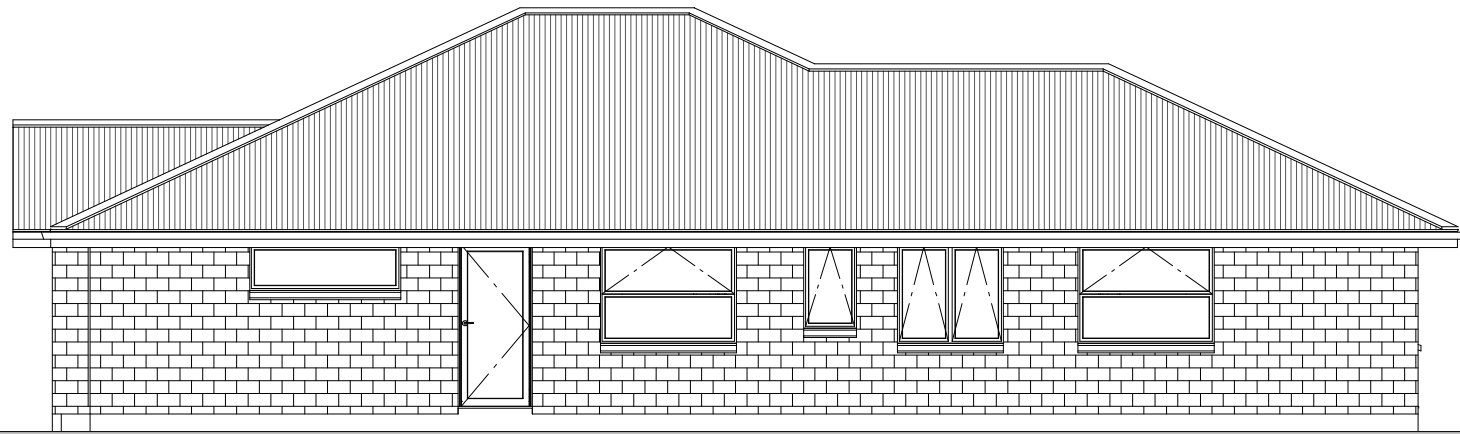

Floor Plan
 Area 191.6m² O/Frame
 Area 199.4m² O/Found
 Scale 1-100

North Elevation

East Elevation

South Elevation

West Elevation