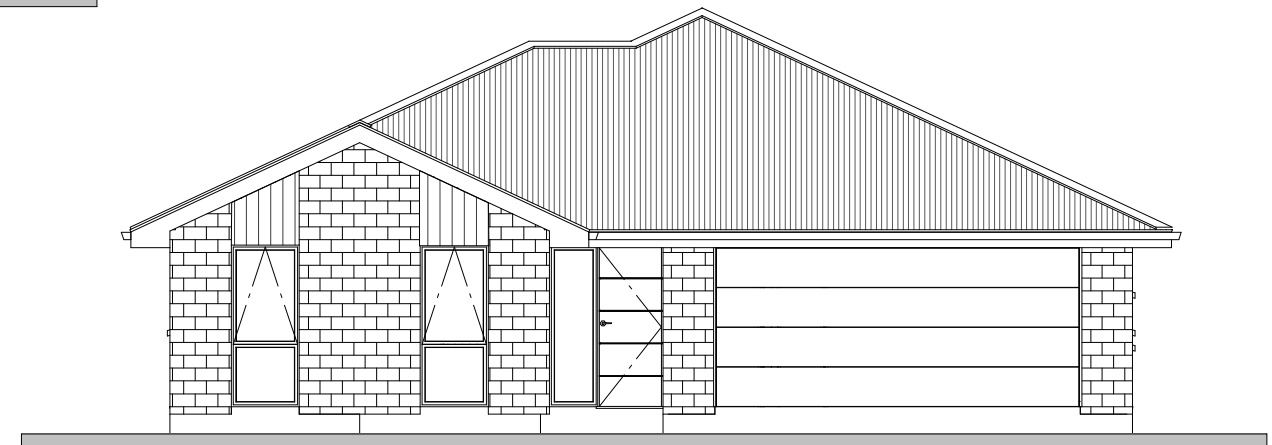

Floor Plan
 Area 191.6m² O/Frame
 Area 199.4m² O/Found
 Scale 1-100

North Elevation

East Elevation

South Elevation

West Elevation