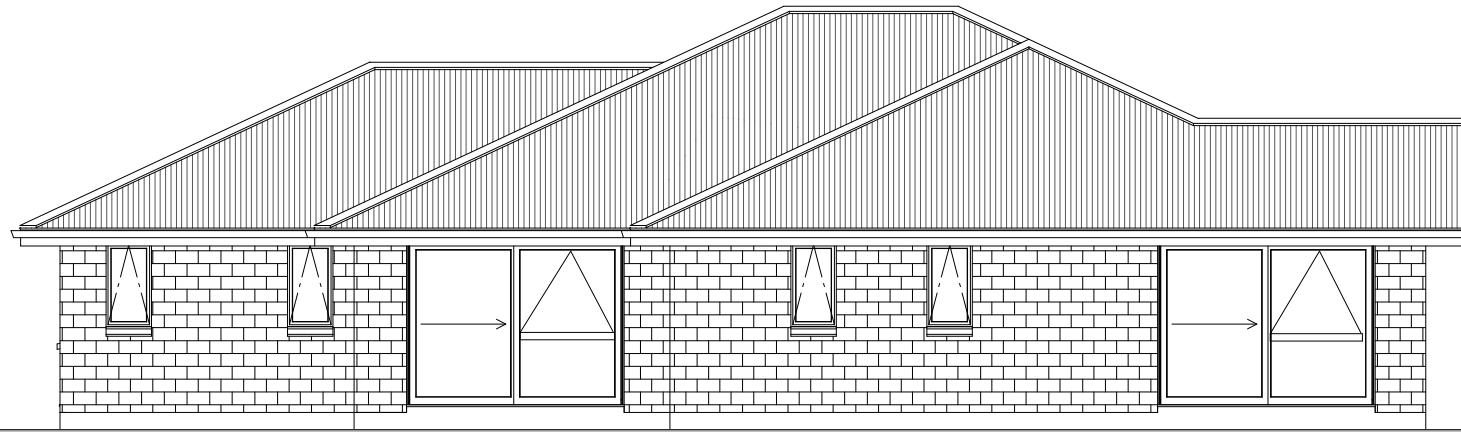

Floor Plan
 Area 191.6m² O/Frame
 Area 199.4m² O/Found
 Scale 1-100

North Elevation

East Elevation

South Elevation

West Elevation