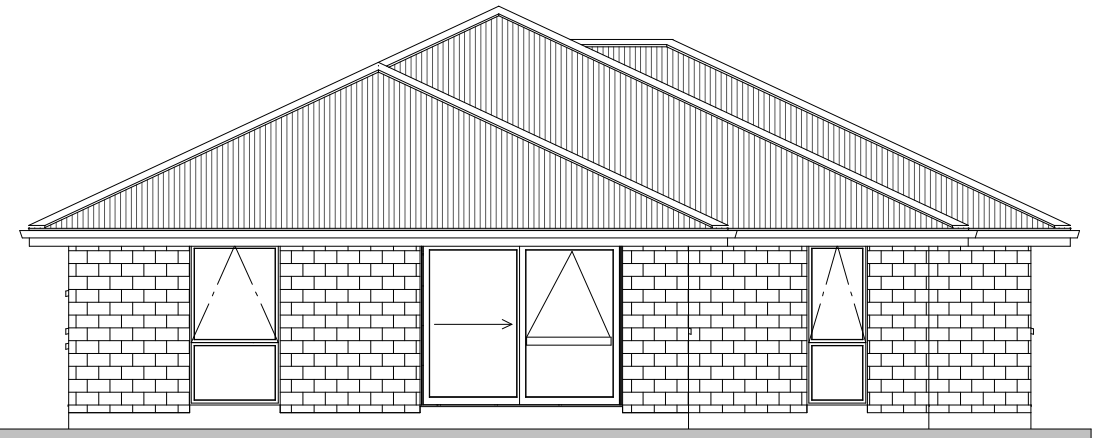

Floor Plan
 Area 191.6m² O/Frame
 Area 199.4m² O/Found
 Scale 1-100

North Elevation

East Elevation

South Elevation

West Elevation