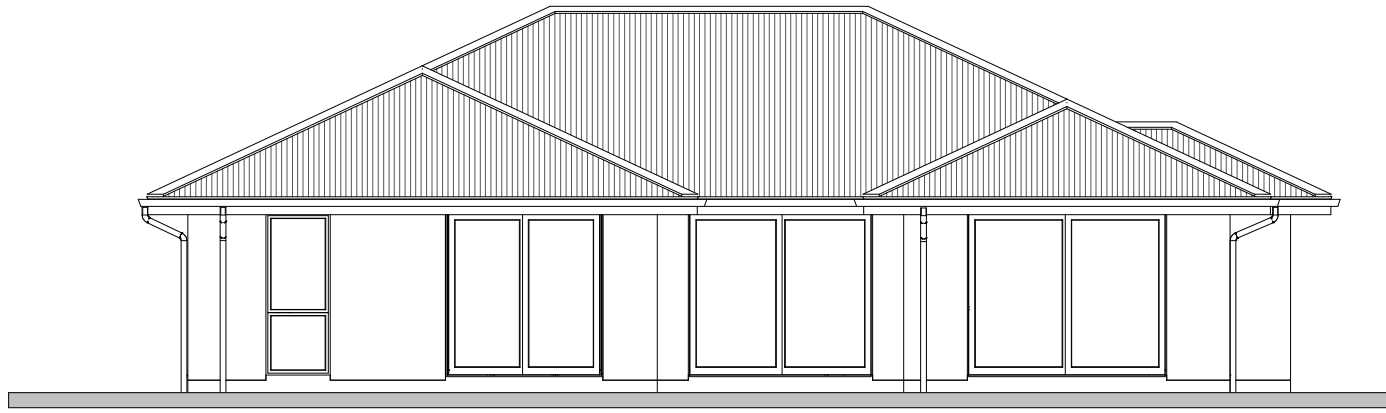

Floor Plan
 Area 195m² O/Frame
 Scale 1-100

North Elevation

East Elevation

South Elevation

West Elevation