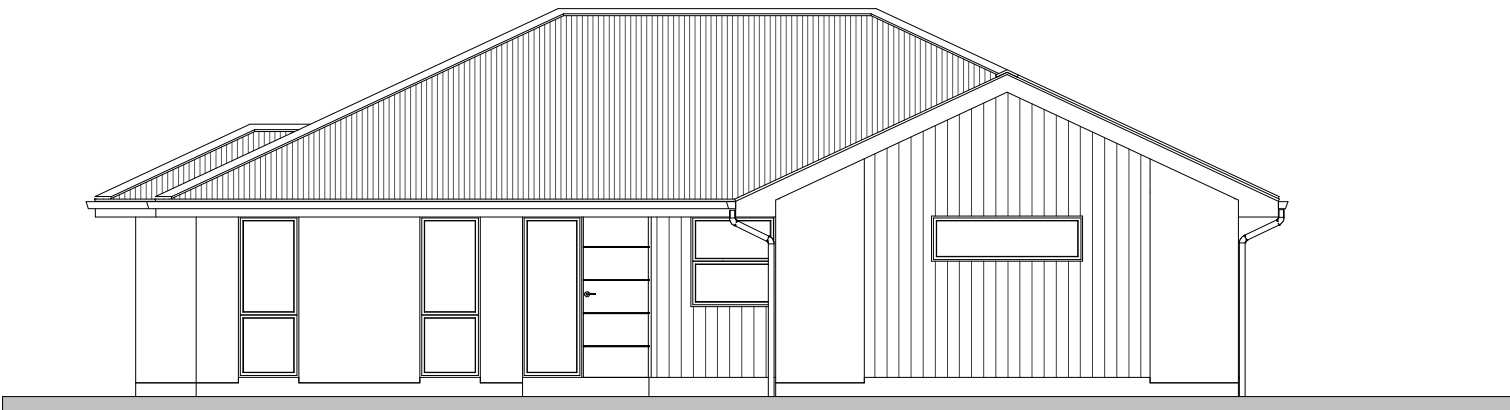

Floor Plan
 Area 195m² O/Frame
 Scale 1-100

North Elevation

East Elevation

South Elevation

West Elevation